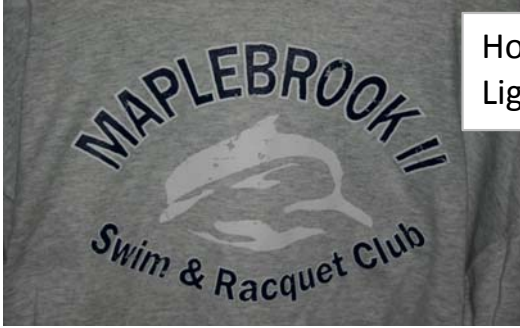

MBII Apparel

Hoodie Sweatshirt
Light Blue, Pink, or Ash

Ladies or Men's
Sport Shirt

With MBII Blue Dolphins Logo

With MBII Blue Dolphin Logo
"Hang Out" Hoodie
Navy Blue (7 oz.)

Rugby Hoodie
Royal & Ash

Backpack: Available NOW
\$8 Buy 2 for \$10!!!